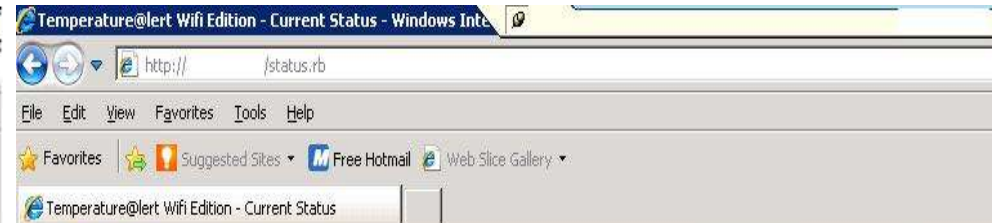

- De la solución Ethernet (IP) instalada en FAENA.

Sensor Temperatura & Humedad IP

■ Del Resultado REAL

MM/DD/YYYY	HH:MM:SS	Port1_T	Port1_H
09/28/2011	00:00:45	6.1	20.3
09/28/2011	00:01:56	6.1	19.4
09/28/2011	00:03:02	6.1	20.5
09/28/2011	00:04:09	6.2	20.0
09/28/2011	00:05:16	6.3	19.9
09/28/2011	00:06:23	6.3	20.0
09/28/2011	00:07:30	6.3	20.3
09/28/2011	00:08:37	6.4	20.0
09/28/2011	00:09:44	6.4	19.9
09/28/2011	00:10:51	6.5	19.6
09/28/2011	00:11:58	6.6	19.6
09/28/2011	00:13:04	6.8	20.5
09/28/2011	00:14:11	6.8	20.7
09/28/2011	00:15:18	6.9	20.4
09/28/2011	00:16:25	6.9	19.6